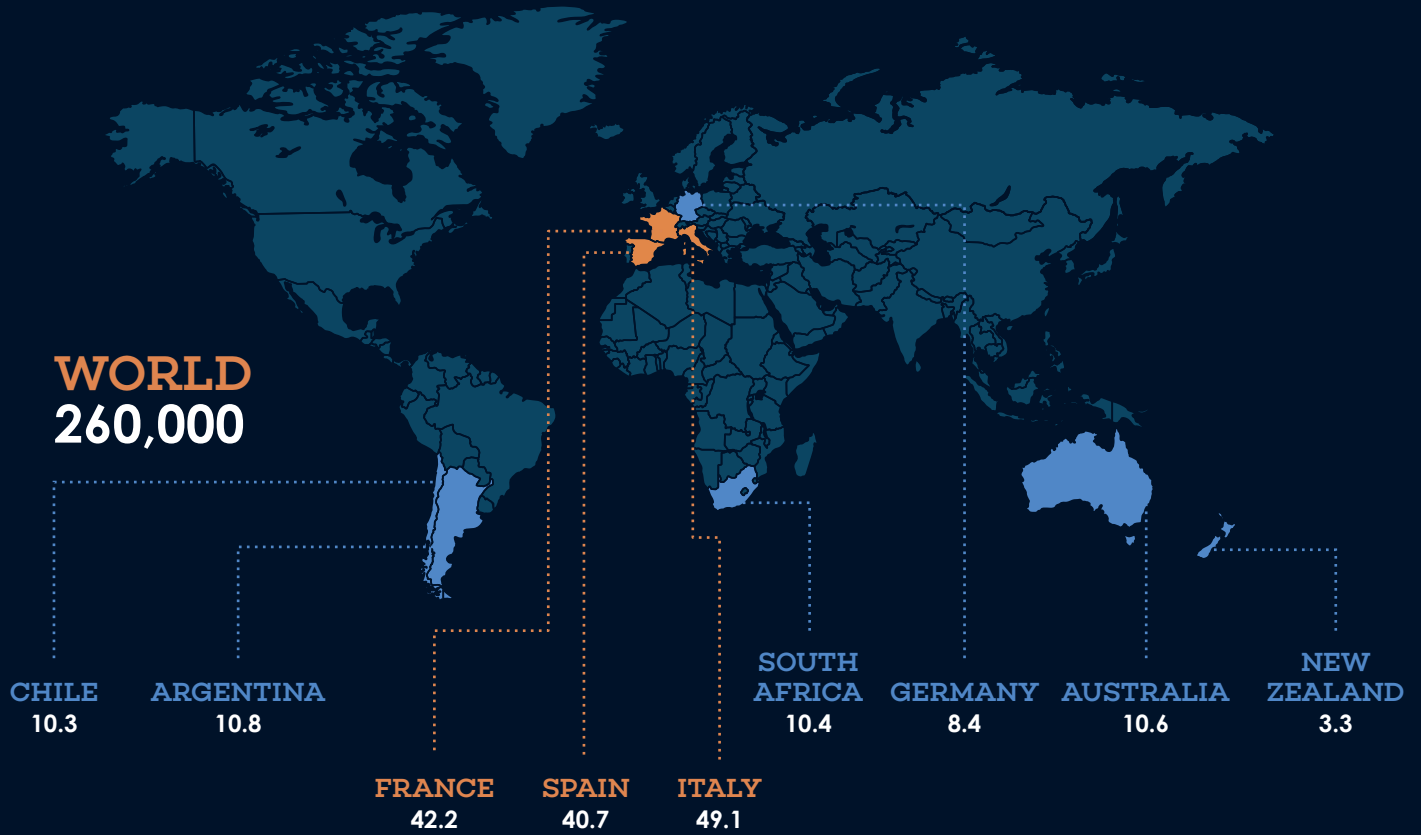

TOP GLOBAL WINE PRODUCERS

(Volume in thousands of hectoliters)

2020

PAIRING WINE + FOOD

DRY WHITE

White Table Wine
Sauvignon Blanc
Grüner Veltliner
Pinot Grigio
Albariño

Roasted Vegetables
Vegetables
Fish

SWEET WHITE

Gewürztraminer
Müller-Thurgauc
Malvasia
Moscato
Riesling

Soft Cheese
Hard Cheese
Cured Meat
Sweets

RICH WHITE

Chardonnay
Roussane
Marsanne
Viognier

Soft Cheese
Starches
Fish
Shellfish
White Meat

SPARKLING

Sparkling Wine
Champagne
Prosecco
Cava

Soft Cheese
Hard Cheese
Starches
Fish

LIGHT RED

St. Laurent
Pinot Noir
Zweigelt
Gamay

Roasted Vegetables
Starches
Shellfish
White Meat
Cured Meat

MEDIUM RED

Red Table Wine
Tempranillo
Sangiovese
Zinfandel
Grenache
Merlot

Roasted Vegetables
Hard Cheese
Starches
White Meat
Red Meat
Cured Meat

BOLD RED

Cabernet Sauvignon
Monastrell
Aglianico
Malbec
Syrah

Hard Cheese
Starches
Red Meat
Cured Meat

DESSERT

Late Harvest
Ice Wine
Sherry
Port

Soft Cheese
Starches
Cured Meat
Sweets