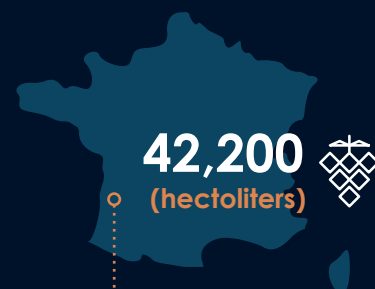

FRENCH

(RED)

BORDEAUX ————— **BTL**

Château Léoville Poyferré 2012 348

Château Ducru Beaucaillou Bordeaux 2010 688

BURGUNDY ————— **BTL**

Louis Latour Clos de Vougeot Grand Cru, Cote de Nuits 2018 588

(WHITE)

BORDEAUX ————— **BTL**

Chateau Smith Haut Lafitte 2012 388

BURGUNDY ————— **BTL**

Louis Latour Cailleret, Chassagne-Montrachet Premier Cru 288

Louis Latour Puligny-Montrachet Cote de Beaune 258

AUSTRALIAN

(RED)

BAROSSA VALLEY ELDERTON FAMILY ————— **BTL**

Elderton Estate Merlot 2019 88

Elderton Estate Cabernet Sauvignon, Barossa 98

Elderton Estate Shiraz 2017 108

(WHITE)

BAROSSA VALLEY ————— **BTL**

2020 Eden Valley Riesling - Elderton Wines 96

2020 Eden Valley Chardonnay - Elderton Wines 88

42,200
(hectoliters)

TOP WINE

BORDEAUX RED

& REGION

BORDEAUX